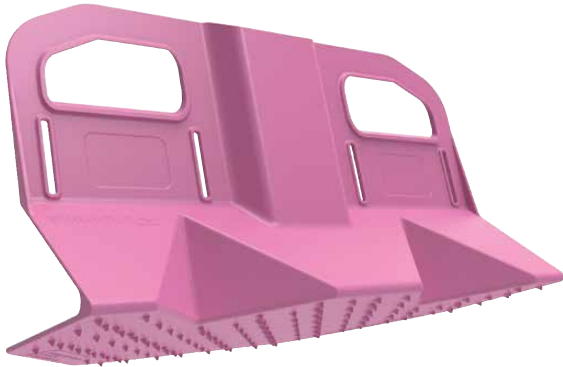

MARQUE DE DISTRIBUTION

PACK STAYHOLD SIDEKICK ROSE - 2 SIDEKICK + 2 SANGLES COMBI - SCT

12,50 €

CV: 2 **SH018PK**
5391525980522

VELCRO® BRAND PASTILLES ADHESIVES D.16MM 16PCS BLANC - SCT

0,95 €