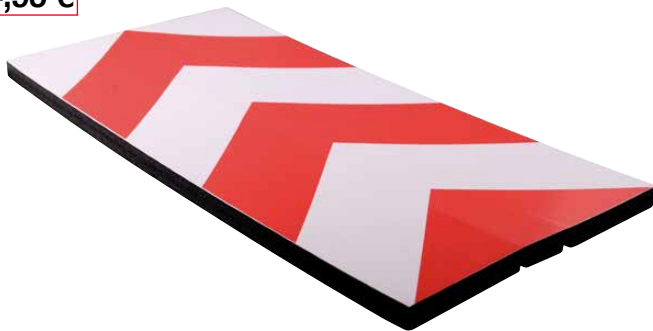

1,59 €

CV: 20 **P260184**
8424332260840

PROTECTION GARAGE 65X30CM

14,95 €

CV: 1 **PRK5000**
8424332205063

SWISS DRIVE

HUSKY
PREMIUM WINTER SYSTEMS

HappyConfort
by SWISS DRIVE